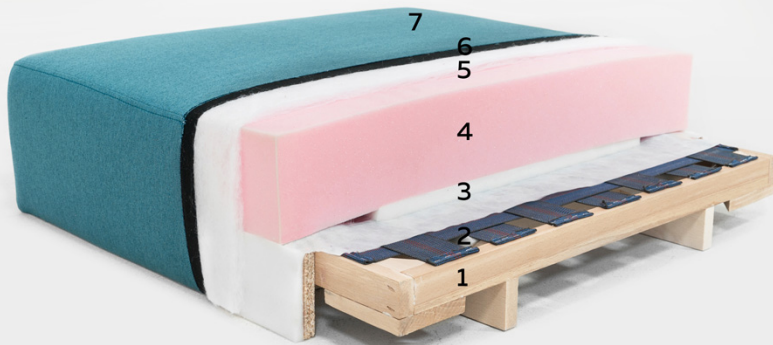

Inside the sofa  
Model: BB2

7. Outer fabric

6. Inner protective nylon cloth layer  
(only with removable covers)

5. Upholstery polyester wadding  
200g / m<sup>3</sup> for optimal stretching of  
the fabric

4. Polyurethane foam h=12cm;  
(30kg / m<sup>3</sup>)

3. Polyurethane foam h=2cm;  
(30kg / m<sup>3</sup>)

2. Sturdy wide elastic straps for  
comfortable sleeping or long sitting

1. Solid beech wood construction